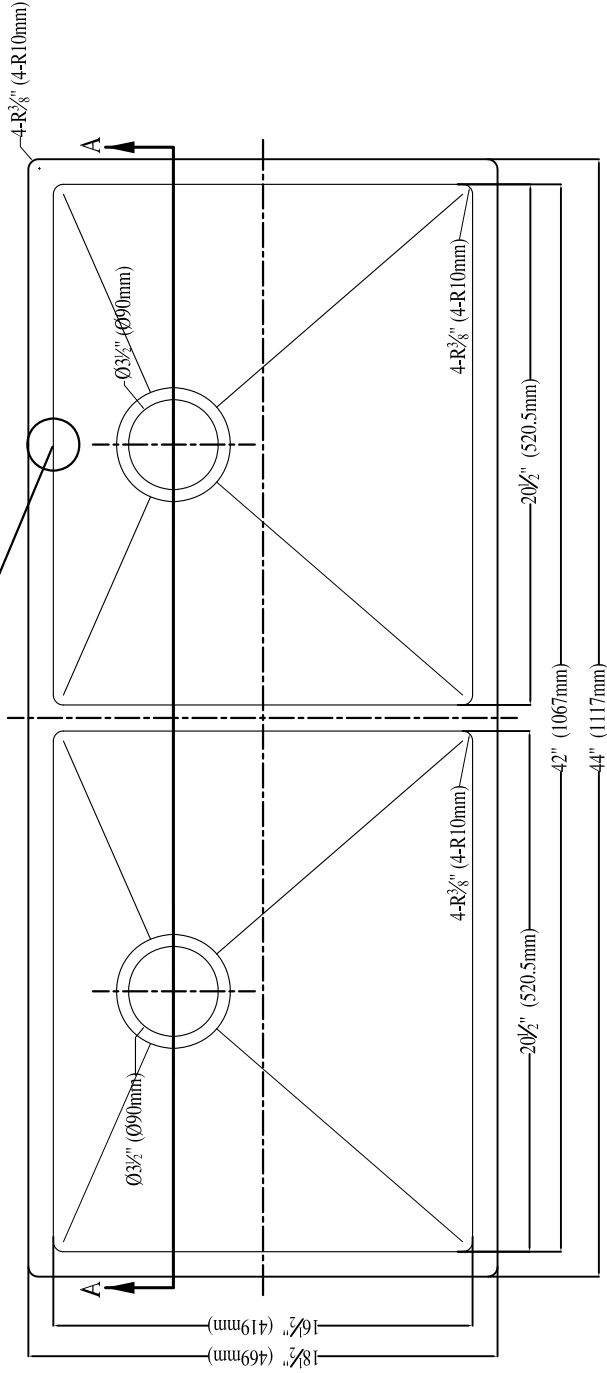

embossing seal

Dawn Kitchen & Bath Products, Inc.

Model:	XSR421616	Material:	SUS304
Type:	Double Bowl	Feature:	16 Gauge
Size/Overall:	44"X18 1/2"X10"		18/8 Chrome-Nickel
Scale:			Polished, Stain Finish
Design:	Ming		Undercoating Pads
Drawn:	Ming		With cutout template
Date:	2015-11-04	Logo:	<i>Dawn</i> _ laser-etching
Manufacture Date:		Approved:	