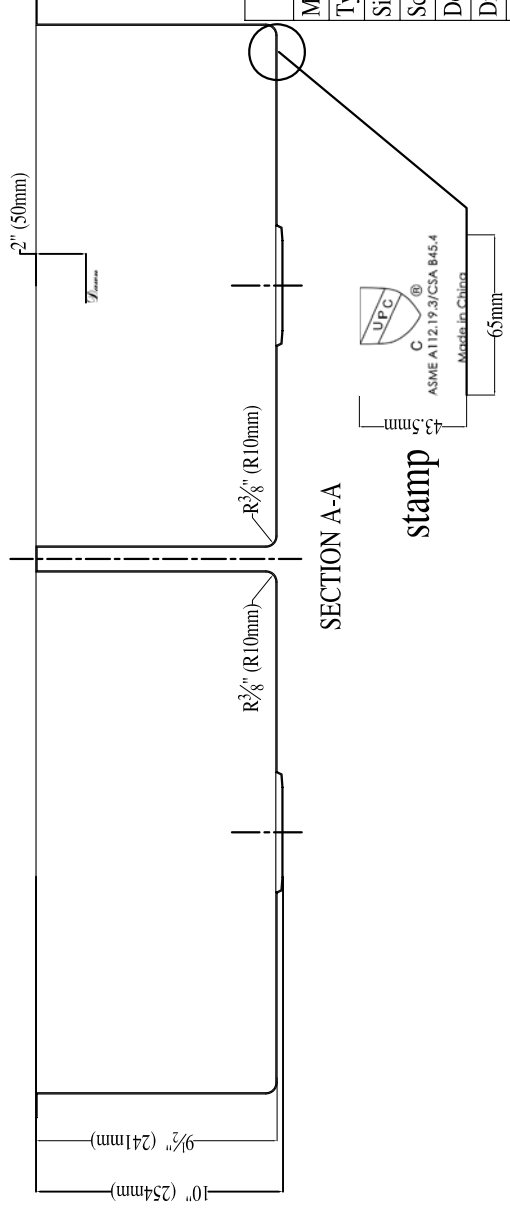

embossing seal

Dawn Kitchen & Bath Products, Inc.

Model:	XSR421616	Material:	SUS304
Type:	Double Bowl	Feature:	16 Gauge
Size/Overall:	44"X18 1/2"X10"		18/8 Chrome-Nickel
Scale:			Polished, Stain Finish
Design:	Ming		Undercoating Pads
Drawn:	Ming		With cutout template
Date:	2015-11-04	Logo:	<i>Dawn</i> _ laser-etching
Manufacture Date:		Approved:	